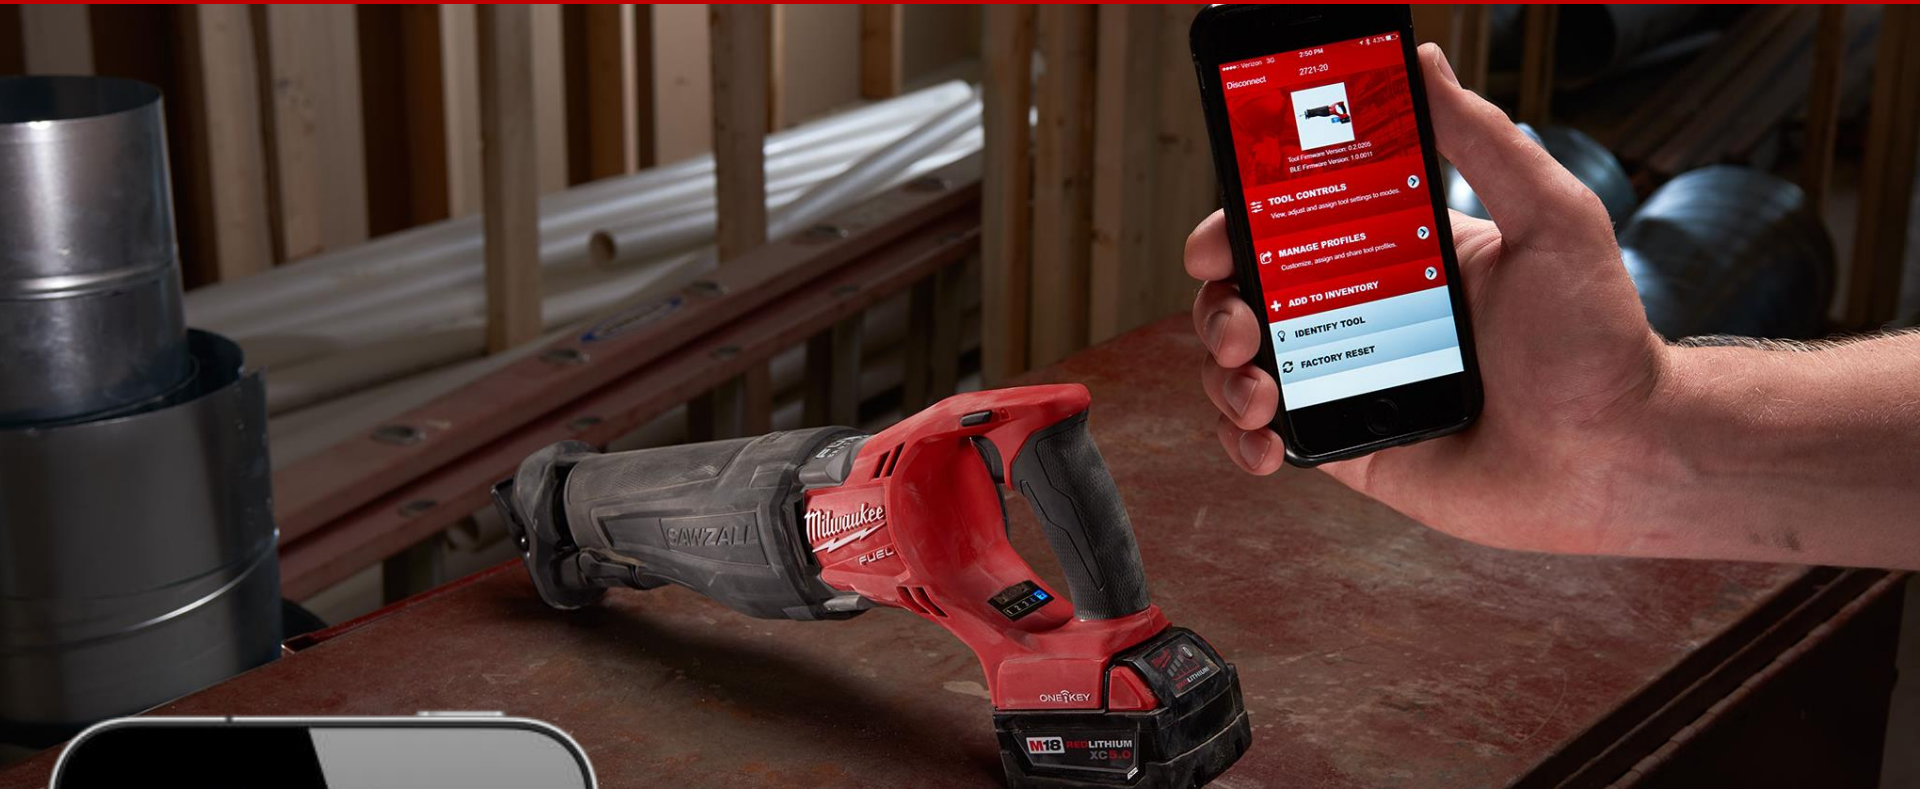

Nothing but **HEAVY DUTY.**

ONE-KEY™ Sawzall® - Cut Brake feature