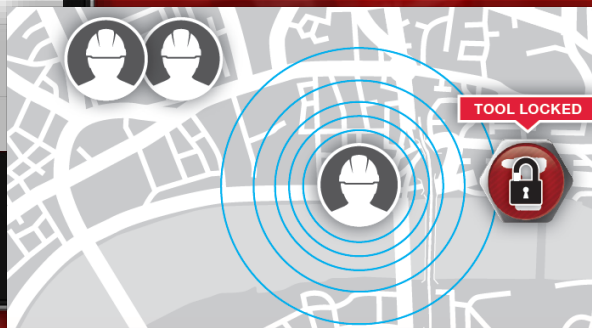

# LOCATION TRACKING

1. TRACK YOUR MISSING TOOLS
2. VIEW LAST KNOWN LOCATION
3. RECIEVE A MESSAGE ON YOUR PHONE/PC WHEN THE APP HAS LOCATED YOUR TOOL

**ATTACH. TRACK. MANAGE.**

Available on  
**the Web**

Available on the  
**App Store**

ANDROID APP ON  
**Google play**

Nothing but **HEAVY DUTY.**

TICK™ tracking module

**REDLITHIUM-ION™ 2.0 / 3.0 / 4.0 / 5.0 / 6.0 / 9.0 Ah**

Nothing but **HEAVY DUTY.**

ONE-KEY™ tool security

## NEW INTEGRATED TOOL SECURITY

1. LOCK/UNLOCK YOUR TOOL
2. PREVENT THEFT AND TAMPERING
3. MANAGE GUEST ACCESS
4. SECURE TOOLS REMOTELY

Available on  
**the Web**

Available on the  
**App Store**

ANDROID APP ON  
**Google play**