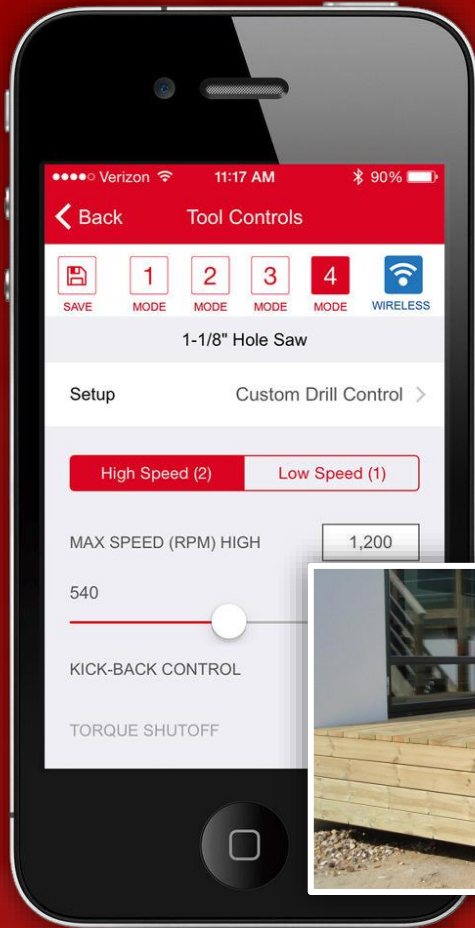

ONE-KEY
UNLOCKING THE DIGITAL JOBSITE.