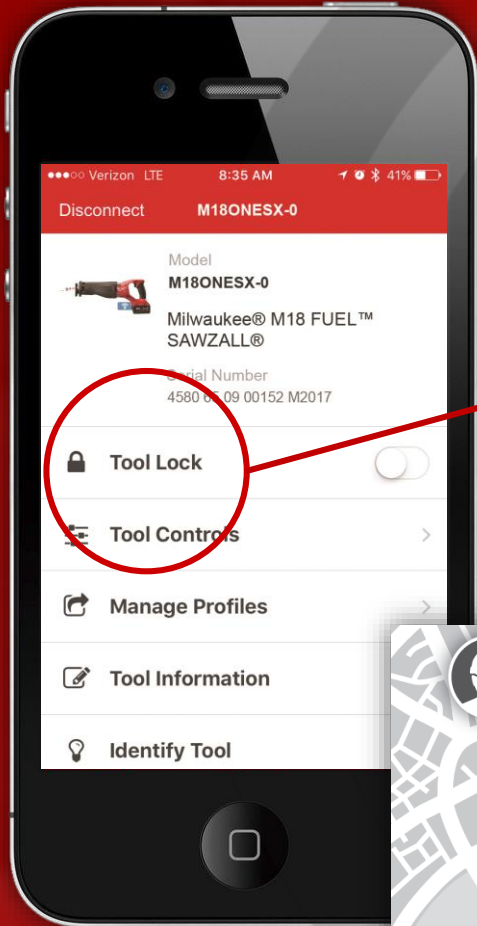

# LOCATION TRACKING

1. TRACK YOUR MISSING TOOLS
2. VIEW LAST KNOWN LOCATION
3. RECIEVE A MESSAGE ON YOUR PHONE/PC WHEN THE APP HAS LOCATED YOUR TOOL

**ATTACH. TRACK. MANAGE.**

Available on  
**the Web**

Available on the  
**App Store**

ANDROID APP ON  
**Google play**

Nothing but **HEAVY DUTY.**

TICK™ tracking module

**REDLITHIUM-ION™ 2.0 / 3.0 / 4.0 / 5.0 / 6.0 / 9.0 Ah**

Nothing but **HEAVY DUTY.**

ONE-KEY™ tool security

# ONE-KEY

UNLOCKING THE DIGITAL JOBSITE.

## NEW INTEGRATED TOOL SECURITY

1. LOCK/UNLOCK YOUR TOOL
2. PREVENT THEFT AND TAMPERING
3. MANAGE GUEST ACCESS
4. SECURE TOOLS REMOTELY

Available on  
**the Web**

Available on the  
**App Store**

ANDROID APP ON  
**Google play**