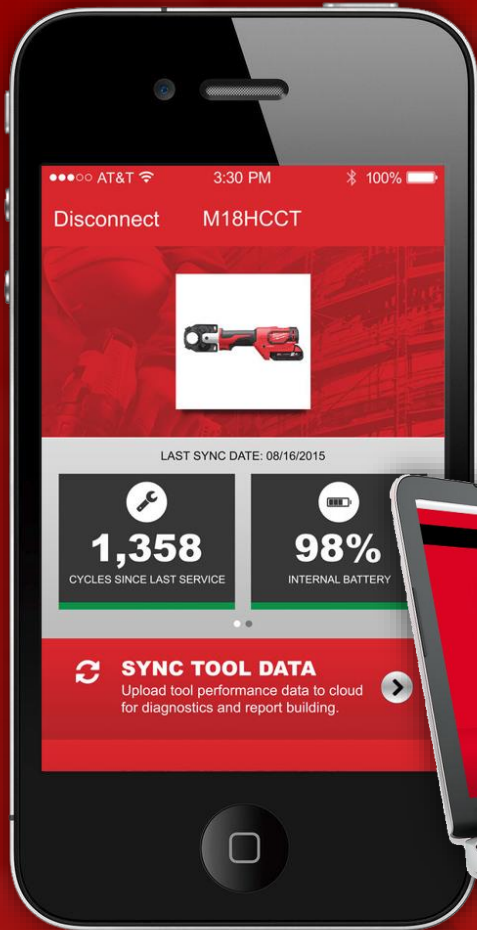

Nothing but **HEAVY DUTY.**

ONE-KEY™ tool reporting

**ONE KEY**

UNLOCKING THE DIGITAL JOBSITE.

**FORCELOGIC™**

# TOOL REPORTING

1. RECIEVE COMPLETE PDF REPORTS ON YOUR WORK
2. SAVES YOU TIME
3. REPORTS READY FOR HANDOVER

Available on the Web

Available on the App Store

ANDROID APP ON Google play

REDLITHIUM-ION™ 2.0/3.0/4.0/5.0/6.0/9.0Ah