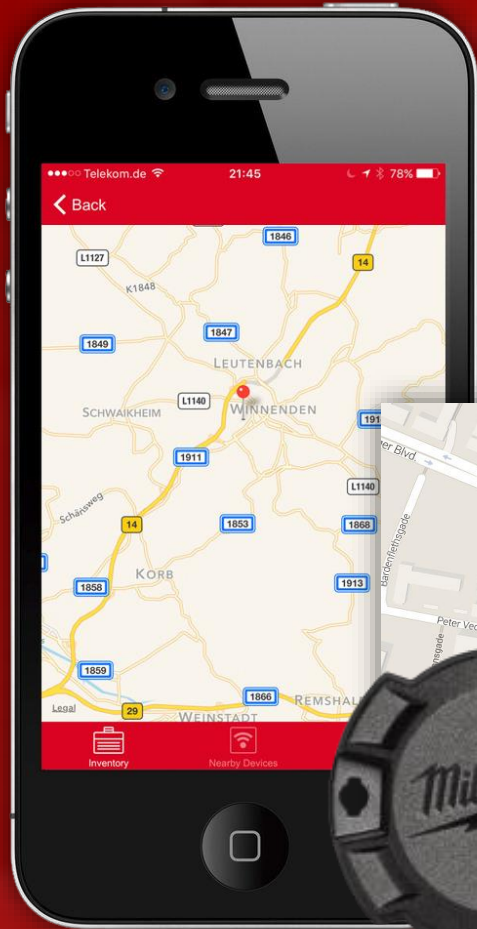

ONE-KEY
UNLOCKING THE DIGITAL JOBSITE.

LOCATION TRACKING

1. TRACK YOUR MISSING TOOLS
2. VIEW LAST KNOWN LOCATION
3. RECIEVE A MESSAGE ON YOUR PHONE/PC WHEN THE APP HAS LOCATED YOUR TOOL

ATTACH. TRACK. MANAGE.

Available on
the Web

Available on the
App Store

ANDROID APP ON
Google play