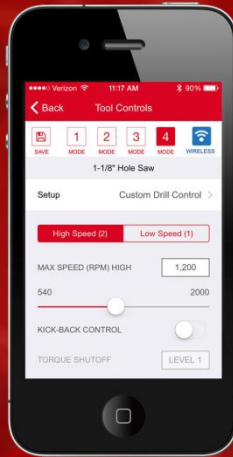

Nothing but **HEAVY DUTY.**

ONE-KEY™

ONE KEY

UNLOCKING THE DIGITAL JOBSITE.

CUSTOMIZE

TRACK

MANAGE

Available on the Web

Available on the App Store

ANDROID APP ON Google play

REDLITHIUM-ION™ 2.0/3.0/4.0/5.0/6.0/9.0Ah