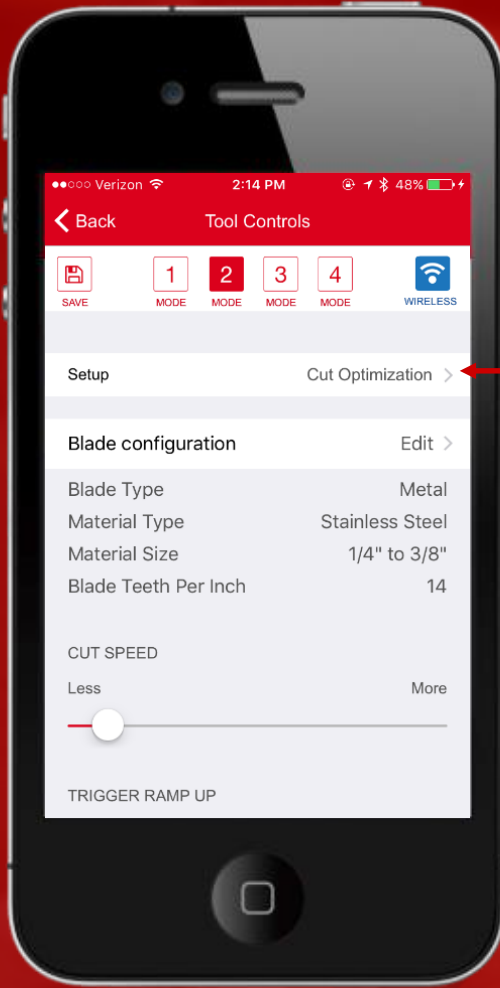

## INVENTORY MANAGEMENT

1. KEEP HOLD OF YOUR INVOICES
2. EASY OVERVIEW OF TOOLS AND OTHER EQUIPMENT
3. AVAILABLE ON BOTH PHONE AND PC
4. EXCEL UPLOAD/DOWNLOAD

Available on  
**the Web**

Available on the  
**App Store**

## TOOL CONTROL

1. INCREASES THE LIFETIME OF YOUR ACCESSORIES
2. PERFECT FOR FINISH WORK – MAX. CONTROL
3. SAVE TIME ON REPETABLE TASKS

Available on the  
**App Store**

ANDROID APP ON  
**Google play**

Nothing but **HEAVY DUTY.**

ONE-KEY™ Sawzall® tool control

# ONE-KEY

UNLOCKING THE DIGITAL JOBSITE.

Choose from Cut Optimization, Plunge Cut or Custom Cut Control

- Cut Optimization:**
- Choose material and blade TPI
  - The Sawzall® will then change the settings for the optimal cut
  - Type in Milwaukee blade code for optimal settings
  - Finetuning always possible