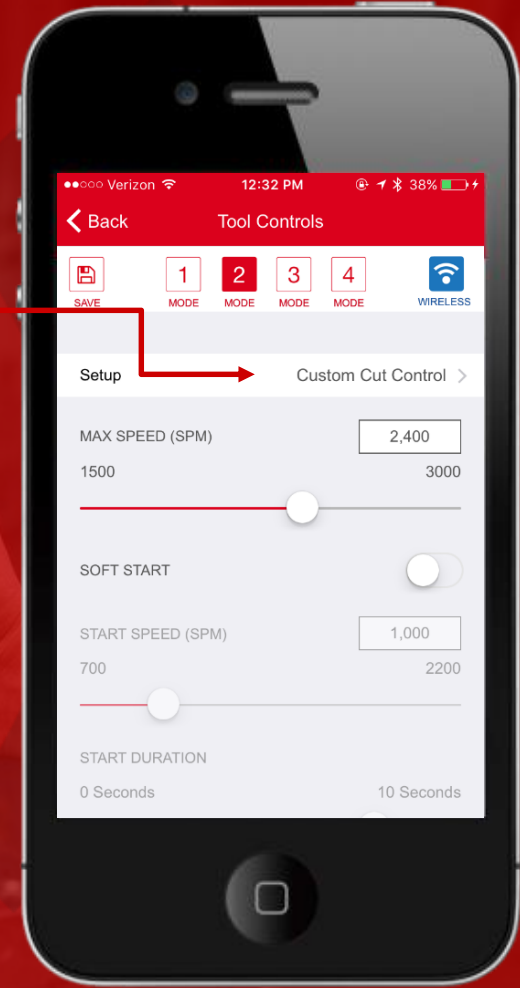

## INVENTORY MANAGEMENT

1. KEEP HOLD OF YOUR INVOICES
2. EASY OVERVIEW OF TOOLS AND OTHER EQUIPMENT
3. AVAILABLE ON BOTH PHONE AND PC
4. EXCEL UPLOAD/DOWNLOAD

Available on  
**the Web**

Available on the  
**App Store**

## TOOL CONTROL

1. INCREASES THE LIFETIME OF YOUR ACCESSORIES
2. PERFECT FOR FINISH WORK – MAX. CONTROL
3. SAVE TIME ON REPETABLE TASKS

Available on the  
**App Store**

ANDROID APP ON  
**Google play**

Nothing but **HEAVY DUTY.**

# ONE-KEY

UNLOCKING THE DIGITAL JOBSITE.

Choose from Cut Optimization, Plunge Cut or Custom Cut Control

- Cut Optimization:**
- Choose material and blade TPI
  - The Sawzall® will then change the settings for the optimal cut
  - Type in Milwaukee blade code for optimal settings
  - Finetuning always possible